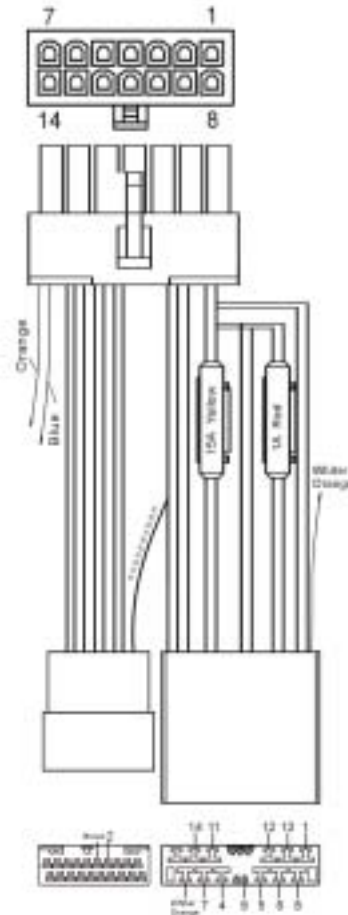

Information Technology Solutions

EASO STEREO CO., LTD.

We specialize in Audio/ Video systems for more than 20 years.

We produce a series of Hi-end products (e.g. Car Power amplifier, EQ, Pre-amp, Crossover, Car TFT-LCD Monitor/ TV Tuner, Accessories and much more). We EASO Stereo are here to serve you needs!

ADDRESS

4F, No.951, Chung-Cheng Rd., Chung-Ho City, Taipei. 235 Taiwan. R.O.C.

TEL: +886.2.8228.1100

FAX: +886.2.8228.6101

E-MAIL

JOHN CHIANG:
easoco@ms17.hinet.net

J.T. CHENG:
audiopro@ms10.hinet.net

S.W. LIU:
easoco22@ms77.hinet.net

MICHAEL CHEN:
easoco28@ms79.hinet.net

WWW.EASOCO.COM.TW