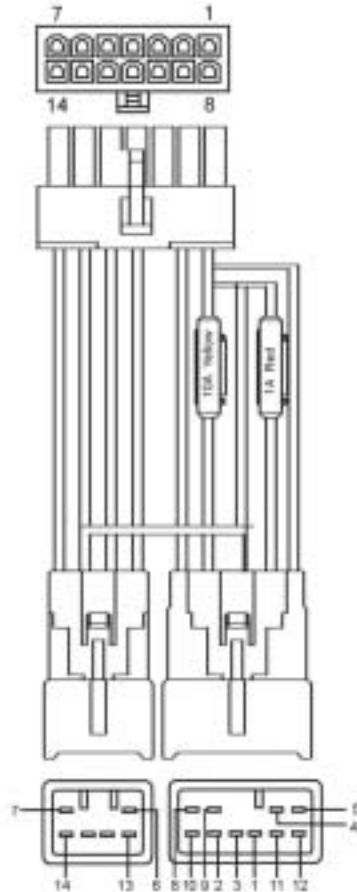

Information Technology Solutions

EASO STEREO CO., LTD.

We specialize in Audio/ Video systems for more than 20 years.

We produce a series of Hi-end products (e.g. Car Power amplifier, EQ, Pre-amp, Crossover, Car TFT-LCD Monitor/ TV Tuner, Accessories and much more). We EASO Stereo are here to serve you needs!

ADDRESS

4F, No.951, Chung-Cheng Rd., Chung-Ho City, Taipei. 235 Taiwan. R.O.C.

TEL: +886.2.8228.1100

FAX: +886.2.8228.6101

E-MAIL

JOHN CHIANG:
easoco@ms17.hinet.net

J.T. CHENG:
audiopro@ms10.hinet.net

S.W. LIU:
easoco22@ms77.hinet.net

MICHAEL CHEN:
easoco28@ms79.hinet.net