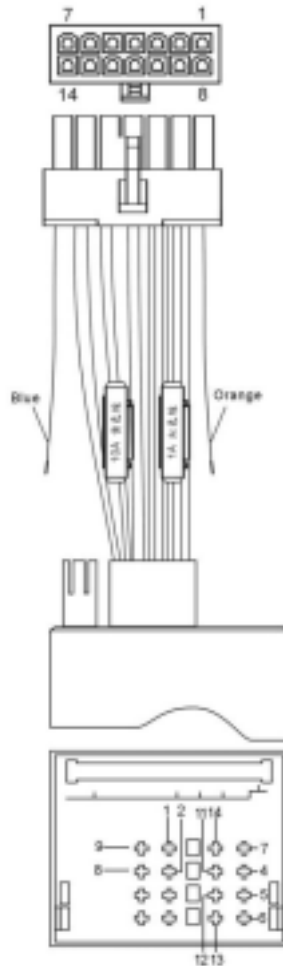

Information Technology Solutions

EASO STEREO CO., LTD.

We specialize in Audio/ Video systems for more than 20 years.

We produce a series of Hi-end products (e.g. Car Power amplifier, EQ, Pre-amp, Crossover, Car TFT-LCD Monitor/ TV Tuner, Accessories and much more). We EASO Stereo are here to serve you needs!

ADDRESS

4F, No.951, Chung-Cheng Rd., Chung-Ho City, Taipei. 235 Taiwan. R.O.C.

TEL: +886.2.8228.1100

FAX: +886.2.8228.6101

E-MAIL

JOHN CHIANG:
easoco@ms17.hinet.net

J.T. CHENG:
audiopro@ms10.hinet.net

S.W. LIU:
easoco22@ms77.hinet.net

MICHAEL CHEN:
easoco28@ms79.hinet.net